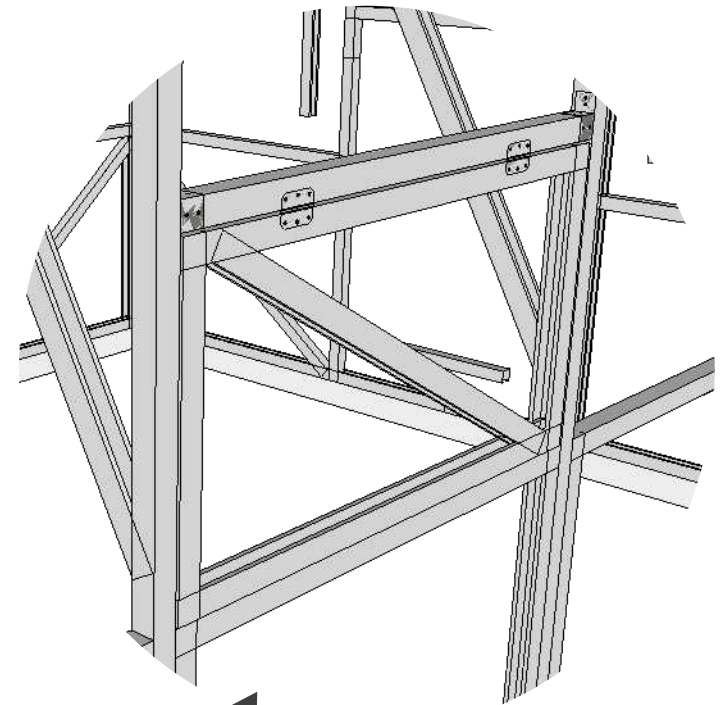

**Greenhouse VICTORIA 3X4 meter**

**Door and window hinges**

**Greenhouse VICTORIA 3X4 meter**

**Assembly: Left view**

**Greenhouse VICTORIA 3X4 meter**

**Assembly step 1-4**

**Greenhouse VICTORIA 3X4 meter**

**Assembly step 5-8**

**Greenhouse VICTORIA 3X4 meter**

**Assembly step 9-11**

**Additional side window installation for greenhouse Victoria**

<b>Greenhouse VICTORIA 3X4 meter</b>					
					<b>Side window installation</b>
					<b>Page 16</b>