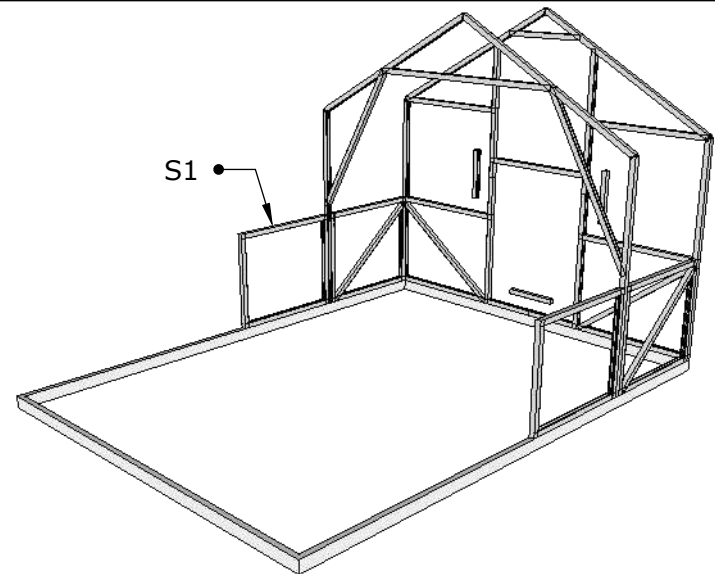

Part name	Quantity
FW 2	1
D	4
Frame	3
S1	4
FW1	1
RF	8
Door	1
Window	2
Side window	optional

**Attention!**

Greenhouse frame is meant to be mounted on foundation.  
During winter season snow cover from greenhouse roof needs to be cleared and install temporary wooden support beams if needed.

Item ID	QTY	Length
2,3	2	508.0 mm
4	1	~ 943.9 mm
1,5	2	~ 888.0 mm
<b>Meterage</b>		<b>3.736</b>

[ Bracket indicates the orientation of the profile

<b>Greenhouse VICTORIA 3X4 meter</b>					
				<b>Frame set: Window</b>	

**Greenhouse VICTORIA 3X4 meter**

**Door and window hinges**

**Greenhouse VICTORIA 3X4 meter**

**Assembly: Left view**

**Greenhouse VICTORIA 3X4 meter**

**Assembly step 1-4**

**Greenhouse VICTORIA 3X4 meter**

**Assembly step 5-8**

**Greenhouse VICTORIA 3X4 meter**

**Assembly step 9-11**

**Additional side window installation for greenhouse Victoria**

<b>Greenhouse VICTORIA 3X4 meter</b>					
					<b>Side window installation</b>
					<b>Page 16</b>