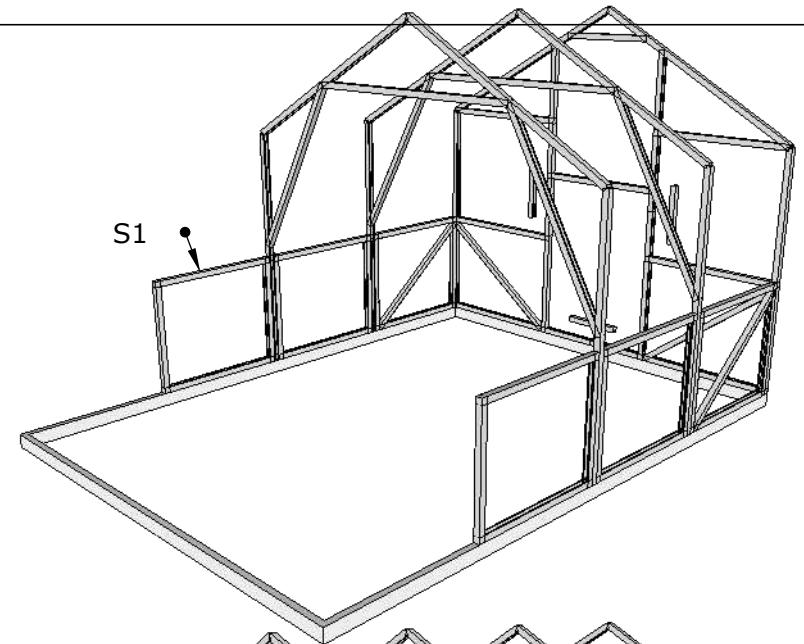

Part name	Quantity
FW 2	1
D	4
Frame	3
S1	4
FW1	1
RF	8
Door	1
Window	2
Side window	optional

**Attention!**

Greenhouse frame is meant to be mounted on foundation.  
During winter season snow cover from greenhouse roof needs to be cleared and install temporary wooden support beams if needed.

Item ID	QTY	Length
2,3	2	508.0 mm
4	1	~ 943.9 mm
1,5	2	~ 888.0 mm
<b>Meterage</b>		<b>3.736</b>

[ Bracket indicates the orientation of the profile

<b>Greenhouse VICTORIA 3X4 meter</b>					
				<b>Frame set: Window</b>	

**Greenhouse VICTORIA 3X4 meter**

**Door and window hinges**

**Greenhouse VICTORIA 3X4 meter**

**Assembly: Left view**

**Greenhouse VICTORIA 3X4 meter**

**Assembly step 1-4**

**Greenhouse VICTORIA 3X4 meter**

**Assembly step 5-8**

**Greenhouse VICTORIA 3X4 meter**

**Assembly step 9-11**

**Additional side window installation for greenhouse Victoria**

<b>Greenhouse VICTORIA 3X4 meter</b>					
					<b>Side window installation</b>
					<b>Page 16</b>