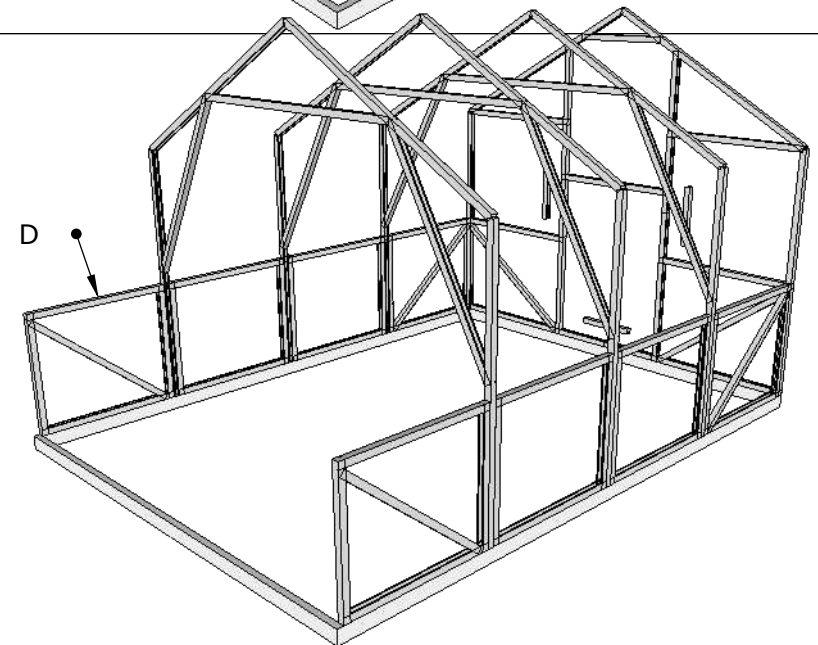

Part name	Quantity
FW 2	1
D	4
Frame	3
S1	4
FW1	1
RF	8
Door	1
Window	2
Side window	optional

**Attention!**

Greenhouse frame is meant to be mounted on foundation.  
During winter season snow cover from greenhouse roof needs to be cleared and install temporary wooden support beams if needed.

Item ID	QTY	Length
2,3	2	508.0 mm
4	1	~ 943.9 mm
1,5	2	~ 888.0 mm
<b>Meterage</b>		<b>3.736</b>

[ Bracket indicates the orientation of the profile

<b>Greenhouse VICTORIA 3X4 meter</b>					
				<b>Frame set: Window</b>	

**Greenhouse VICTORIA 3X4 meter**

**Door and window hinges**

**Greenhouse VICTORIA 3X4 meter**

**Assembly: Left view**

**Greenhouse VICTORIA 3X4 meter**

**Assembly step 1-4**

**Greenhouse VICTORIA 3X4 meter**

**Assembly step 5-8**

**Greenhouse VICTORIA 3X4 meter**

**Assembly step 9-11**

**Additional side window installation for greenhouse Victoria**

<b>Greenhouse VICTORIA 3X4 meter</b>					
					<b>Side window installation</b>
					<b>Page 16</b>