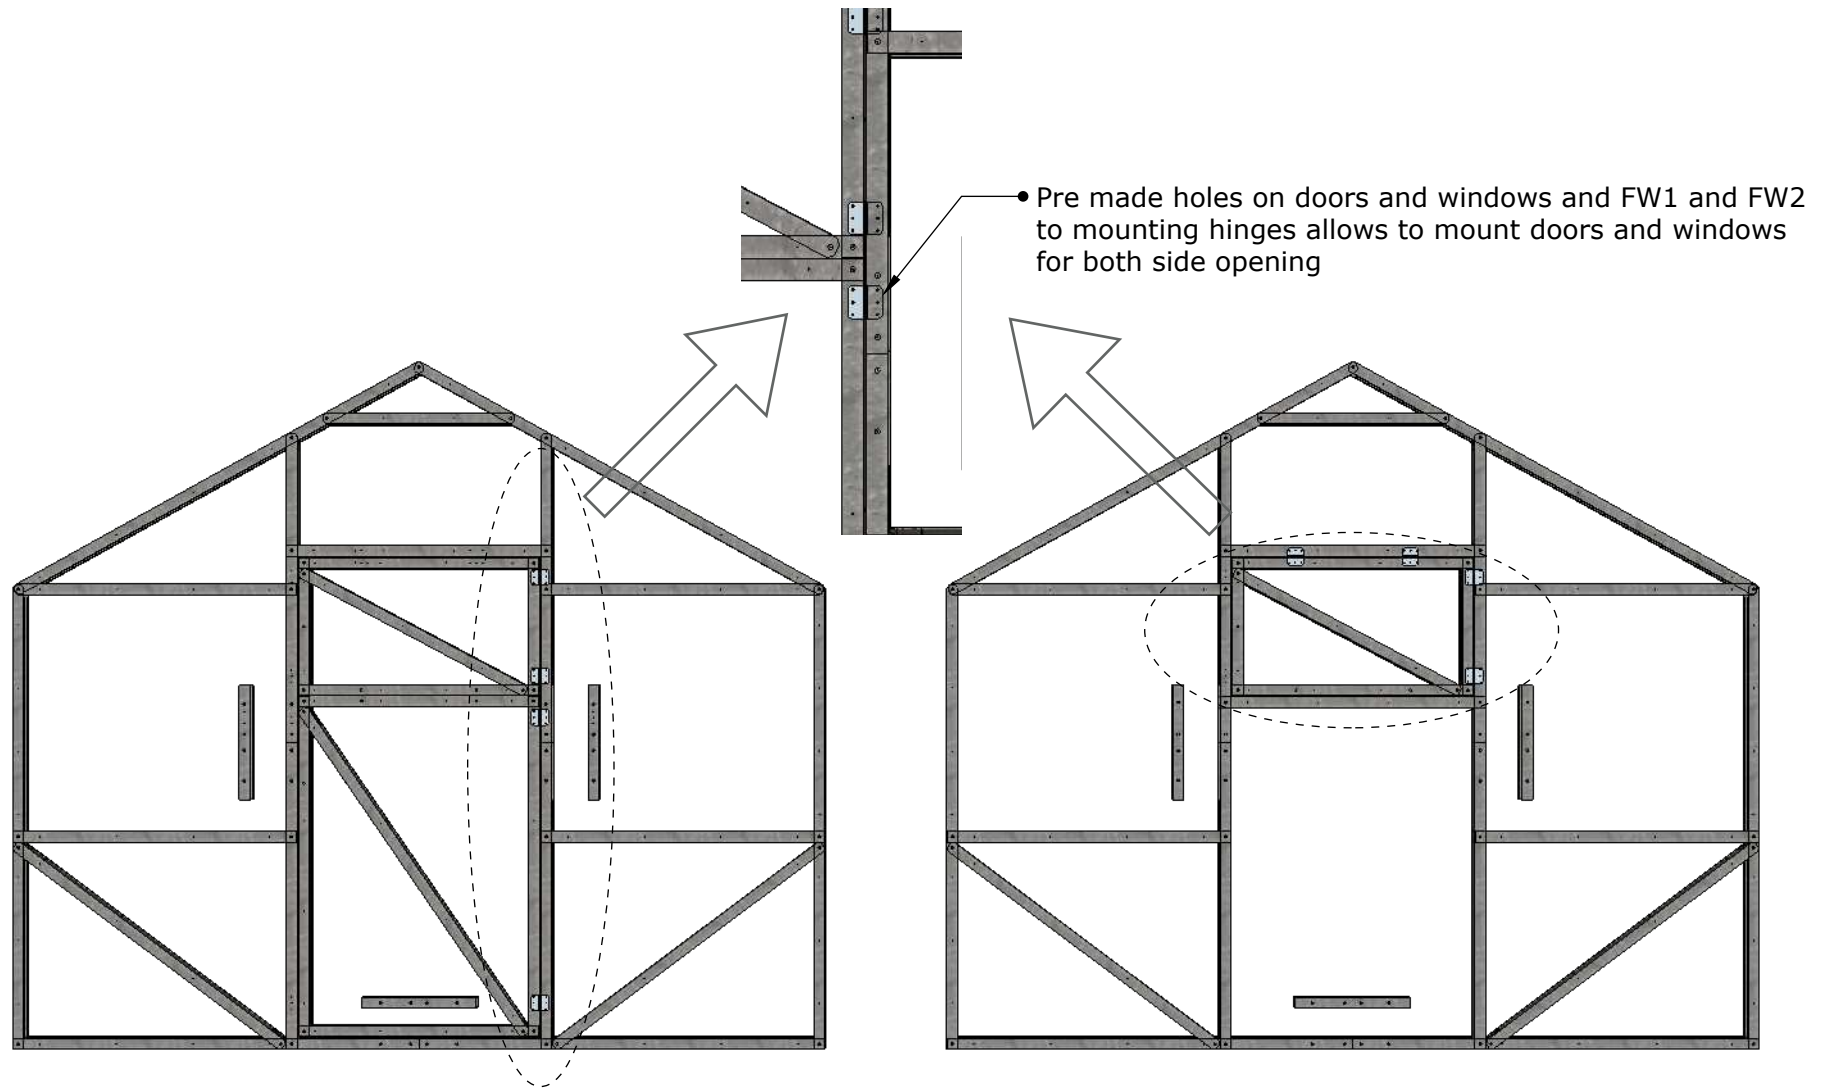

Part name	Quantity
FW 2	1
D	4
Frame	3
S1	4
FW1	1
RF	8
Door	1
Window	2
Side window	optional

**Attention!**

Greenhouse frame is meant to be mounted on foundation.  
During winter season snow cover from greenhouse roof needs to be cleared and install temporary wooden support beams if needed.

[ Bracket indicates the orientation of the profile

<b>Greenhouse VICTORIA 3X4 meter</b>					
				<b>Frame set: Door</b>	

<b>Drawing</b>	Window	<b>Quantity</b>	2	<b>Screws</b>	12
----------------	--------	-----------------	---	---------------	----

Item ID	QTY	Length
2,3	2	508.0 mm
4	1	~ 943.9 mm
1,5	2	~ 888.0 mm
<b>Meterage</b>		<b>3.736</b>

[ Bracket indicates the orientation of the profile

<b>Greenhouse VICTORIA 3X4 meter</b>					
				<b>Frame set: Window</b>	

**Greenhouse VICTORIA 3X4 meter**

**Door and window hinges**

**Greenhouse VICTORIA 3X4 meter**

**Assembly: Left view**

**Greenhouse VICTORIA 3X4 meter**

**Assembly step 1-4**

**Greenhouse VICTORIA 3X4 meter**