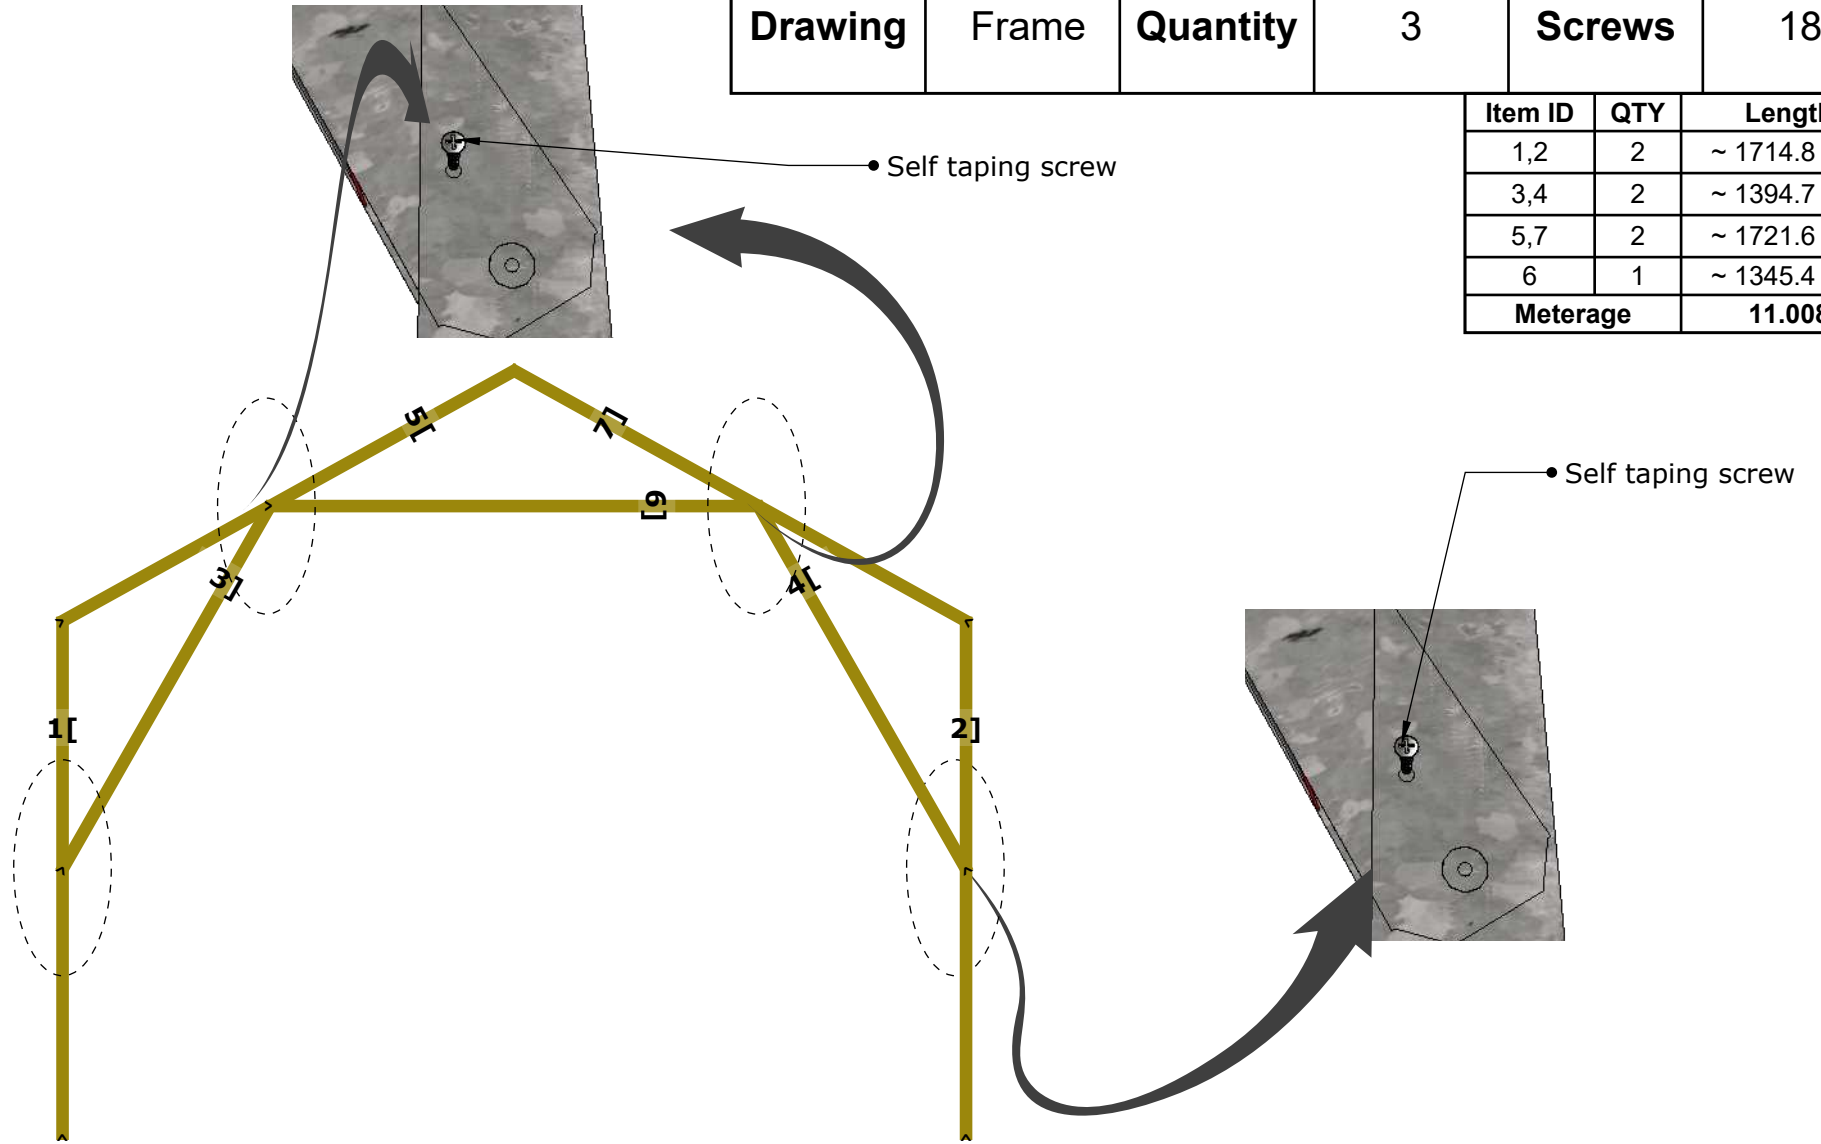

[ Bracket indicates the orientation of the profile

<b>Greenhouse VICTORIA 3X4 meter</b>					
				<b>Frame set: FW2</b>	

<b>Drawing</b>	D	<b>Quantity</b>	4	<b>Screws</b>	12
----------------	---	-----------------	---	---------------	----

Item ID	QTY	Length
2,3	2	~ 803.7 mm
4	1	~ 1162.0 mm
1,5	2	~ 947.9 mm
<b>Meterage</b>		<b>4.665</b>

[ Bracket indicates the orientation of the profile

<b>Greenhouse VICTORIA 3X4 meter</b>					
				<b>Frame set: D</b>	

[ Bracket indicates the orientation of the profile

<b>Greenhouse VICTORIA 3X4 meter</b>					
				<b>Frame set: Frame</b>	

<b>Drawing</b>	S1	<b>Quantity</b>	4	<b>Screws</b>	8
----------------	----	-----------------	---	---------------	---