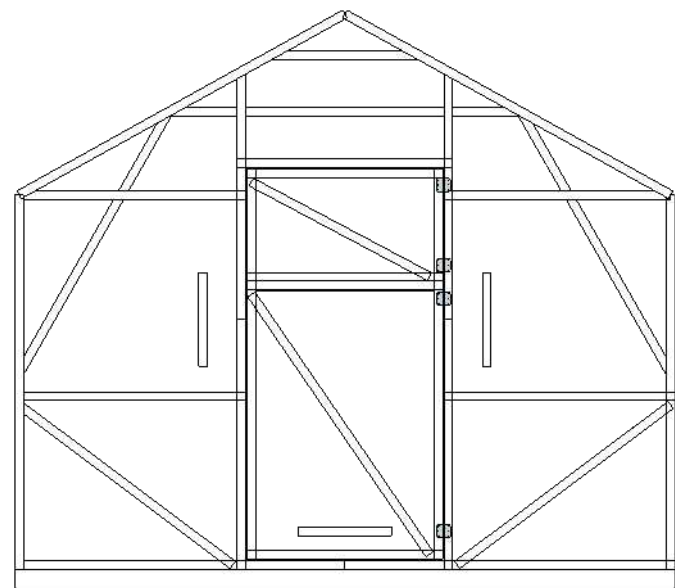

Part name	Quantity
FW 2	1
D	4
Frame	3
S1	4
FW1	1
RF	8
Door	1
Window	2
Side window	optional

**Attention!**

Greenhouse frame is meant to be mounted on foundation.  
During winter season snow cover from greenhouse roof needs to be cleared and install temporary wooden support beams if needed.

Item ID	QTY	Length
2,3	2	508.0 mm
4	1	~ 943.9 mm
1,5	2	~ 888.0 mm
<b>Meterage</b>		<b>3.736</b>

[ Bracket indicates the orientation of the profile

<b>Greenhouse VICTORIA 3X4 meter</b>					
				<b>Frame set: Window</b>	

**Greenhouse VICTORIA 3X4 meter**

**Door and window hinges**

**Greenhouse VICTORIA 3X4 meter**

**Assembly: Left view**

**Greenhouse VICTORIA 3X4 meter**

**Assembly step 1-4**

**Greenhouse VICTORIA 3X4 meter**

**Assembly step 5-8**

**Greenhouse VICTORIA 3X4 meter**

**Assembly step 9-11**

**Additional side window installation for greenhouse Victoria**

<b>Greenhouse VICTORIA 3X4 meter</b>					
					<b>Side window installation</b>
					<b>Page 16</b>