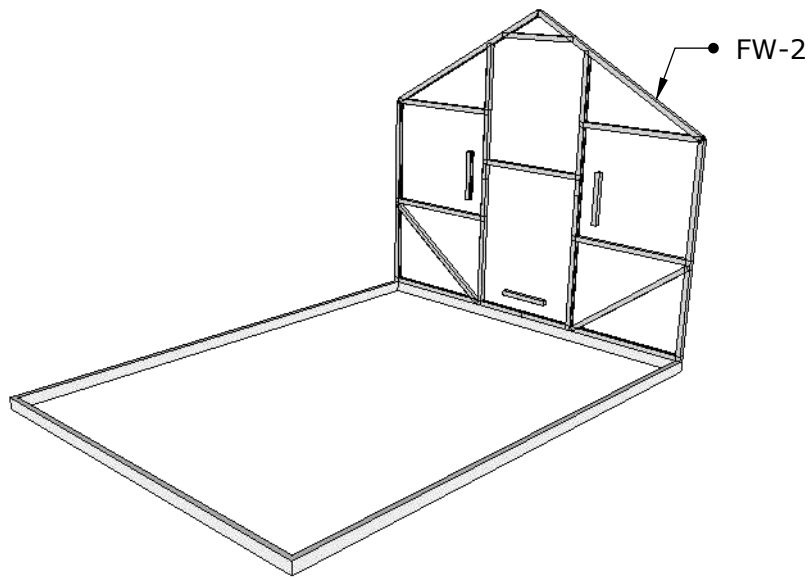

Part name	Quantity
FW 2	1
D	4
Frame	3
S1	4
FW1	1
RF	8
Door	1
Window	2
Side window	optional

**Attention!**

Greenhouse frame is meant to be mounted on foundation.  
During winter season snow cover from greenhouse roof needs to be cleared and install temporary wooden support beams if needed.

Item ID	QTY	Length
2,3	2	508.0 mm
4	1	~ 943.9 mm
1,5	2	~ 888.0 mm
<b>Meterage</b>		<b>3.736</b>

[ Bracket indicates the orientation of the profile

<b>Greenhouse VICTORIA 3X4 meter</b>					
				<b>Frame set: Window</b>	

**Greenhouse VICTORIA 3X4 meter**

**Door and window hinges**

**Greenhouse VICTORIA 3X4 meter**

**Assembly: Left view**

**Greenhouse VICTORIA 3X4 meter**

**Assembly step 1-4**

**Greenhouse VICTORIA 3X4 meter**

**Assembly step 5-8**

**Greenhouse VICTORIA 3X4 meter**

**Assembly step 9-11**

**Additional side window installation for greenhouse Victoria**

<b>Greenhouse VICTORIA 3X4 meter</b>					
					<b>Side window installation</b>
					<b>Page 16</b>