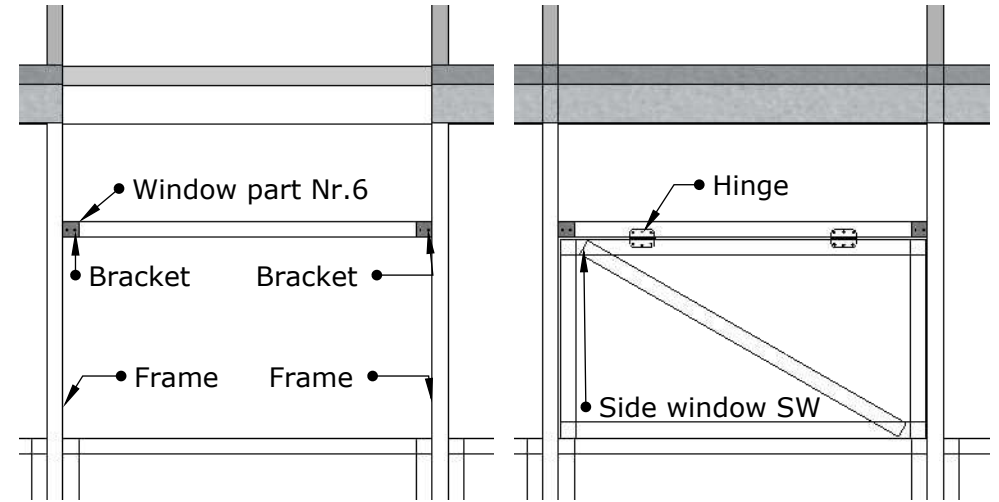

**Greenhouse VICTORIA 3X4 meter**

**Door and window hinges**

**Greenhouse VICTORIA 3X4 meter**

**Assembly: Left view**

**Greenhouse VICTORIA 3X4 meter**

**Assembly step 1-4**

**Greenhouse VICTORIA 3X4 meter**

**Assembly step 5-8**

**Greenhouse VICTORIA 3X4 meter**

**Assembly step 9-11**

**Additional side window installation for greenhouse Victoria**

<b>Greenhouse VICTORIA 3X4 meter</b>					
					<b>Side window installation</b>
					<b>Page 16</b>

<b>Drawing</b>	Greenhouse side window	<b>Distance from Ground</b>	0	<b>Height</b>	0	<b>Length</b>	0.0 mm	<b>Screws</b>	12
----------------	------------------------	-----------------------------	---	---------------	---	---------------	--------	---------------	----

Item ID	QTY	Length
2,3	2	508.0 mm
4	1	~ 969.8 mm
1,5	2	~ 938.0 mm
6	1	~ 950.0 mm
<b>Meterage</b>		<b>4.812</b>

1. Install window part Nr.6 at your desired height between greenhouse frames "Frame" using the brackets included in package
2. Screw side window "SW" to part Nr.6 using hinges and screws included in the package