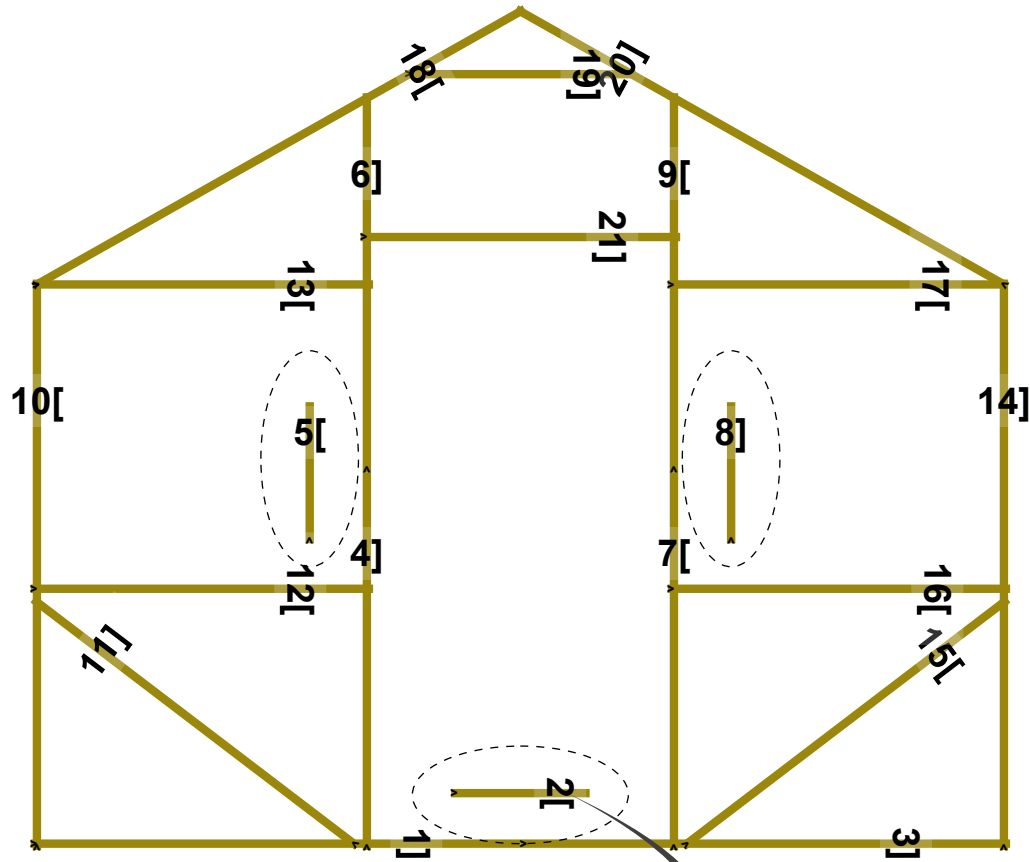

Drawing	FW1	Quantity	1	Screws	72