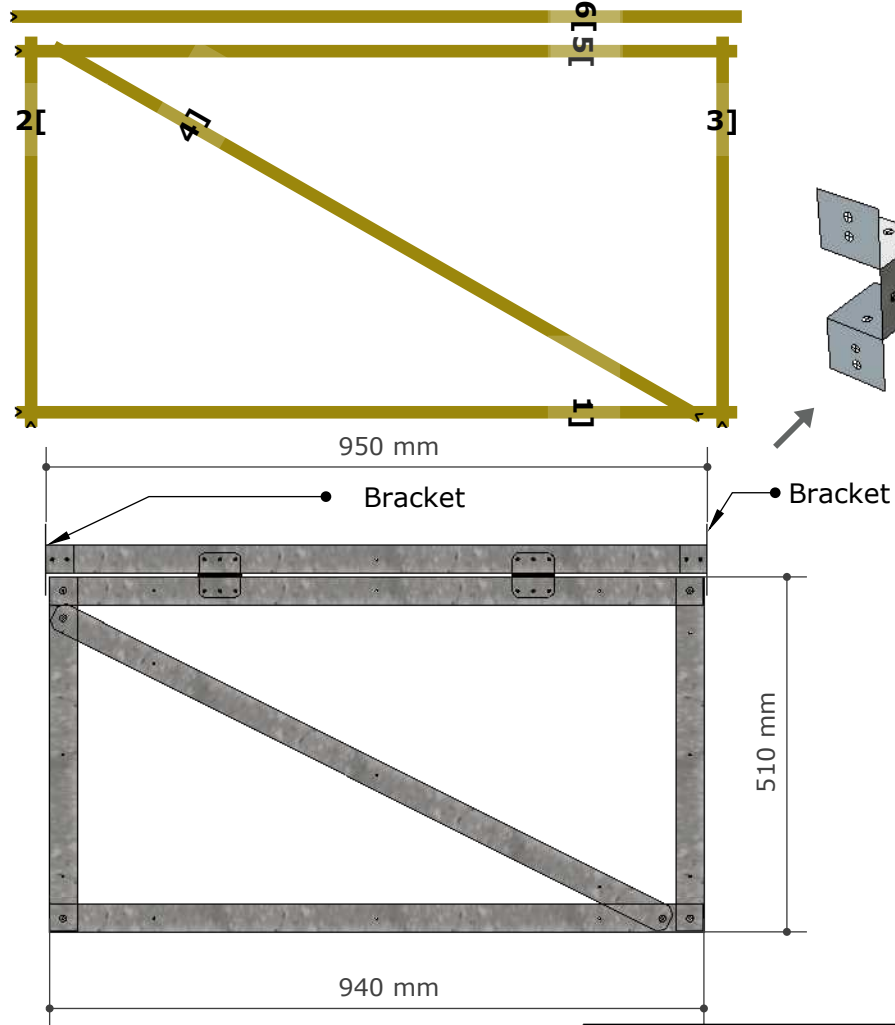

Drawing	Greenhouse side window	Distance from Ground	0	Height	0	Length	0.0 mm	Screws	12

Item ID	QTY	Length
2,3	2	508.0 mm
4	1	~ 969.8 mm
1,5	2	~ 938.0 mm
6	1	~ 950.0 mm
Meterage		4.812

1. Install window part Nr.6 at your desired height between greenhouse frames "Frame" using the brackets included in package
2. Screw side window "SW" to part Nr.6 using hinges and screws included in the package

[Bracket indicates the orientation of the profile

Greenhouse VICTORIA 3X4 meter					
				Side window installation	
				Page 17