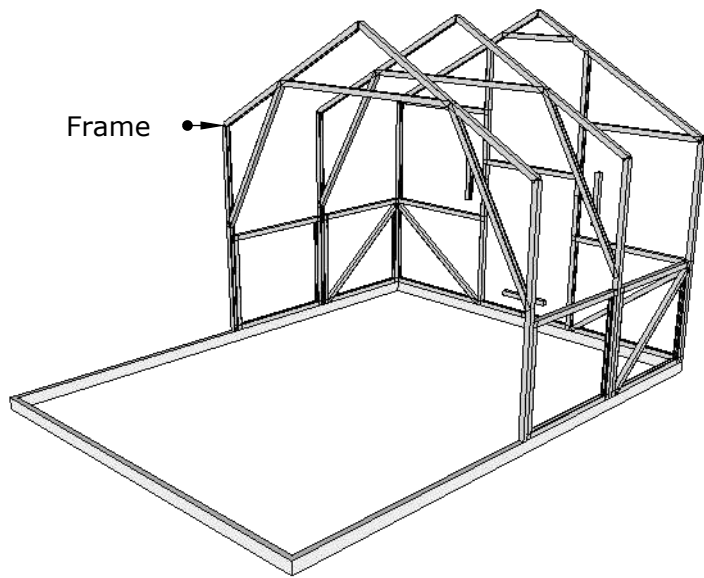

Part name	Quantity
FW 2	1
D	4
Frame	3
S1	4
FW1	1
RF	8
Door	1
Window	2
Side window	optional

**Attention!**

Greenhouse frame is meant to be mounted on foundation.  
During winter season snow cover from greenhouse roof needs to be cleared and install temporary wooden support beams if needed.

**Greenhouse VICTORIA 3X4 meter**

**Door and window hinges**

**Greenhouse VICTORIA 3X4 meter**

**Assembly: Left view**

**Greenhouse VICTORIA 3X4 meter**

**Assembly step 1-4**

**Greenhouse VICTORIA 3X4 meter**

**Assembly step 5-8**

**Greenhouse VICTORIA 3X4 meter**

**Assembly step 9-11**

**Additional side window installation for greenhouse Victoria**

<b>Greenhouse VICTORIA 3X4 meter</b>					
					<b>Side window installation</b>
					<b>Page 16</b>