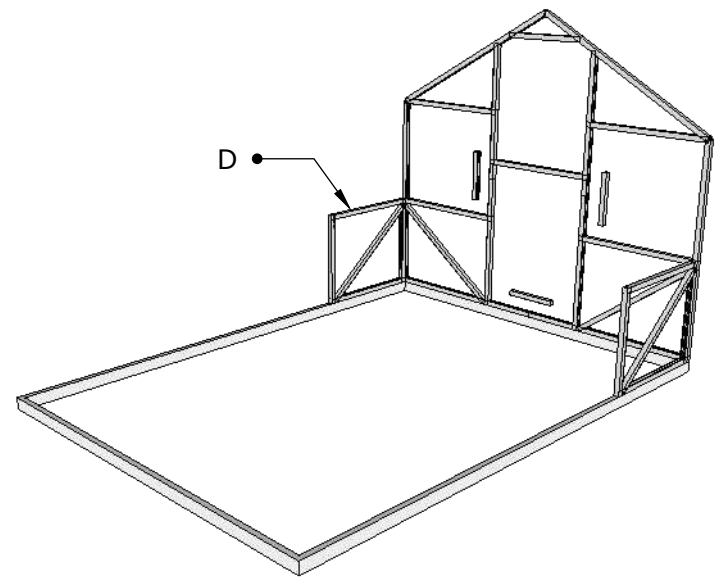

Item ID	QTY	Length
2,3	2	508.0 mm
4	1	~ 943.9 mm
1,5	2	~ 888.0 mm
<b>Meterage</b>		<b>3.736</b>

[ Bracket indicates the orientation of the profile

<b>Greenhouse VICTORIA 3X4 meter</b>					
				<b>Frame set: Window</b>	

**Greenhouse VICTORIA 3X4 meter**

**Door and window hinges**

**Greenhouse VICTORIA 3X4 meter**

**Assembly: Left view**

**Greenhouse VICTORIA 3X4 meter**

**Assembly step 1-4**

**Greenhouse VICTORIA 3X4 meter**

**Assembly step 5-8**

**Greenhouse VICTORIA 3X4 meter**

**Assembly step 9-11**

**Additional side window installation for greenhouse Victoria**

<b>Greenhouse VICTORIA 3X4 meter</b>					
					<b>Side window installation</b>
					<b>Page 16</b>