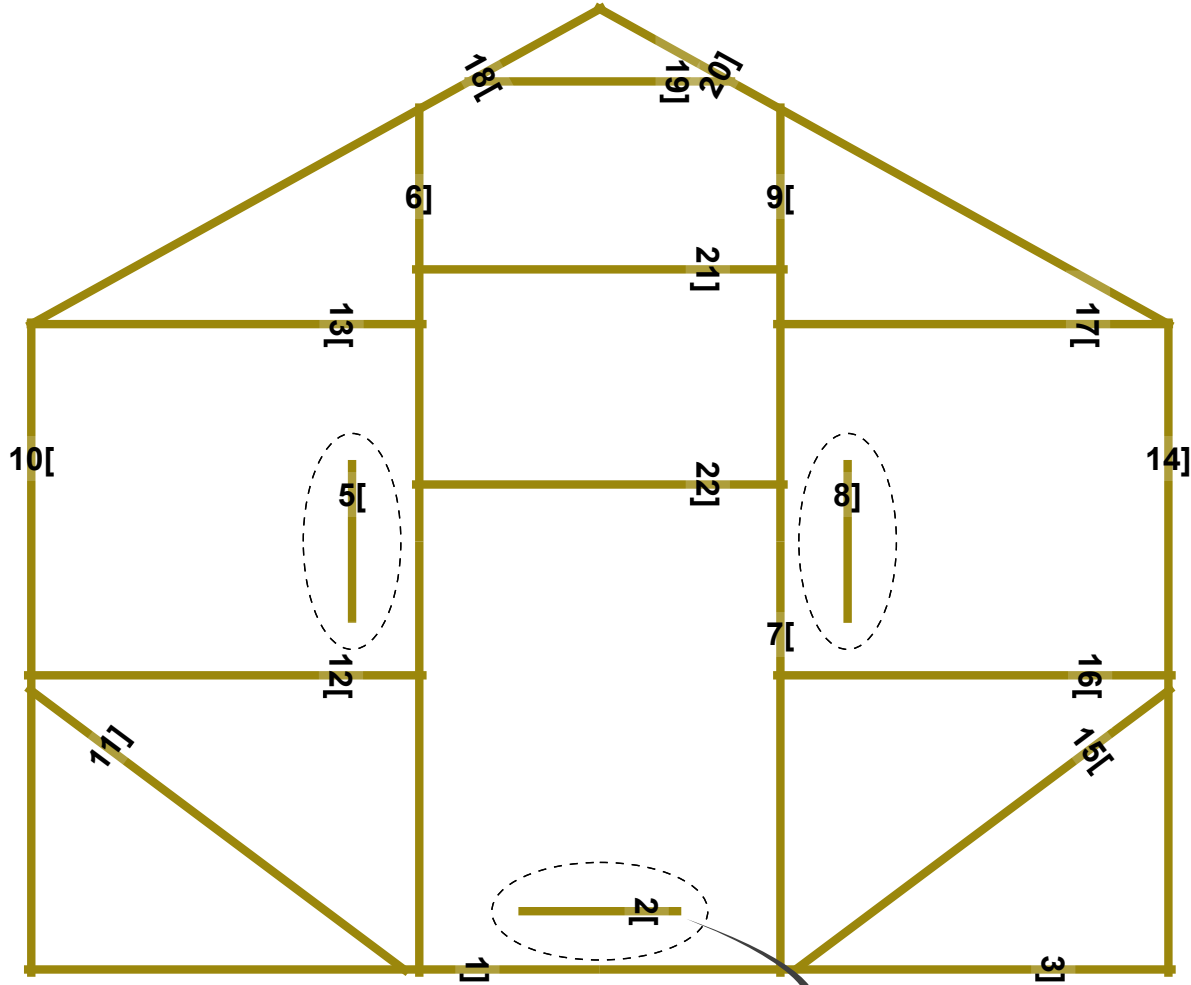

**Greenhouse VICTORIA 3X4 meter**

**Title page**

**Page 1**

TECHNICAL SPECIFICATION			
No.	Description	Measures	Quantity
	<b>Greenhouse frame VICTORIA 3x4m (2024)</b>		
1	Frame screws 5,5x19	pcs	380
2	Screws for polycarbonate 4,8x19	pcs	400
3	Self- tapping screws 4,8x19	pcs	125
4	Washers for polycarbonate 5.5x30x1.0mm	pcs	300
5	Roof skates 1,05m	pcs	12
6	Door handle	set	3
7	Hinges	pcs	6
8	Hooks	pcs	3
9	Door stopper	pcs	2
10	Polycarbonate 2,1x6m / or	sheets	4
	Cut to size polycarbonate (1 boxes= 12 sheets /1,5x1,05) + polycarbonate for window)	boxes	2

Part name	Quantity
FW 2	1
D	4
Frame	3
S1	4
FW1	1
RF	8
Door	1
Window	2
Side window	optional

**Attention!**

Greenhouse frame is meant to be mounted on foundation.  
During winter season snow cover from greenhouse roof needs to be cleared and install temporary wooden support beams if needed.

[ Bracket indicates the orientation of the profile

<b>Greenhouse VICTORIA 3X4 meter</b>					
				<b>Frame set: FW2</b>	

<b>Drawing</b>	D	<b>Quantity</b>	4	<b>Screws</b>	12
----------------	---	-----------------	---	---------------	----