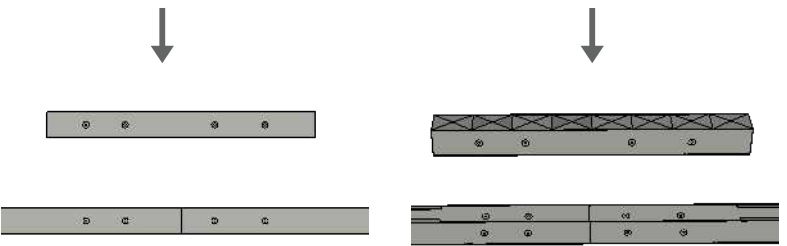

Drawing	FW2	Quantity	1	Screws	74

Item ID	QTY	Length
1,3	2	~ 1499.1 mm
2,5,8	3	~ 423.9 mm
4,7	2	~ 1133.3 mm
6,9	2	~ 1140.2 mm
10,14	2	~ 1713.7 mm
11,15	2	~ 1239.8 mm
12,16	2	~ 1048.0 mm
13,17	2	~ 1041.1 mm
18,20	2	~ 1719.1 mm
19	1	~ 704.8 mm
21,22	2	977.9 mm
Meterage		25.001

[Bracket indicates the orientation of the profile

Greenhouse VICTORIA 3X4 meter						
				Frame set: FW2		
						Page 3