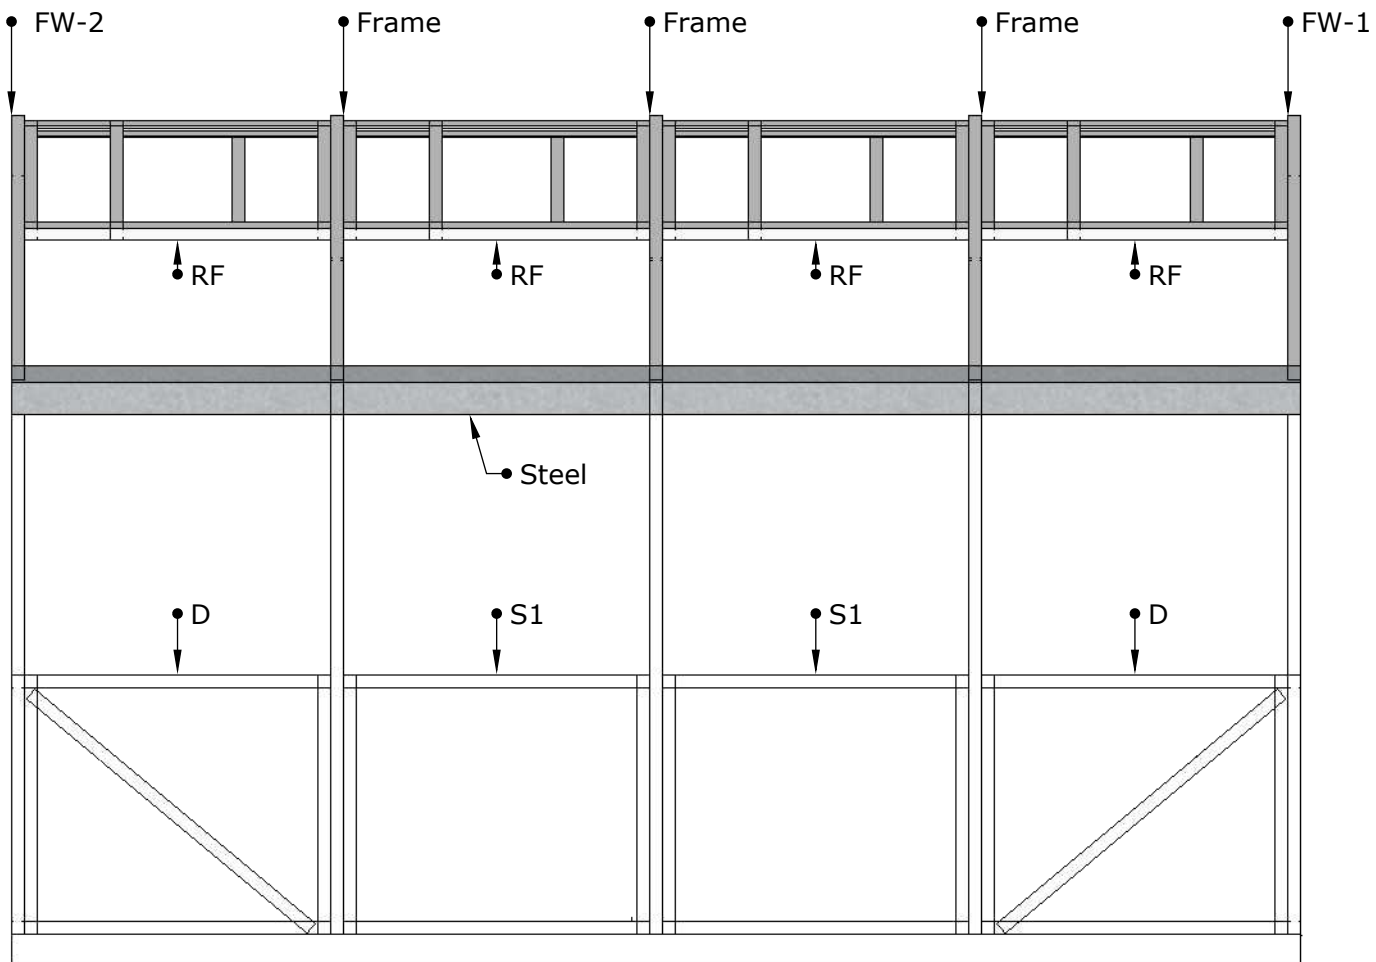

[ Bracket indicates the orientation of the profile

<b>Greenhouse VICTORIA 3X4 meter</b>					
				<b>Frame set: Door</b>	

<b>Drawing</b>	Window	<b>Quantity</b>	2	<b>Screws</b>	12
----------------	--------	-----------------	---	---------------	----

Item ID	QTY	Length
2,3	2	508.0 mm
4	1	~ 943.9 mm
1,5	2	~ 888.0 mm
<b>Meterage</b>		<b>3.736</b>

[ Bracket indicates the orientation of the profile

<b>Greenhouse VICTORIA 3X4 meter</b>					
				<b>Frame set: Window</b>	

**Greenhouse VICTORIA 3X4 meter**

**Door and window hinges**

**Greenhouse VICTORIA 3X4 meter**

**Assembly: Left view**

**Greenhouse VICTORIA 3X4 meter**

**Assembly step 1-4**

**Greenhouse VICTORIA 3X4 meter**