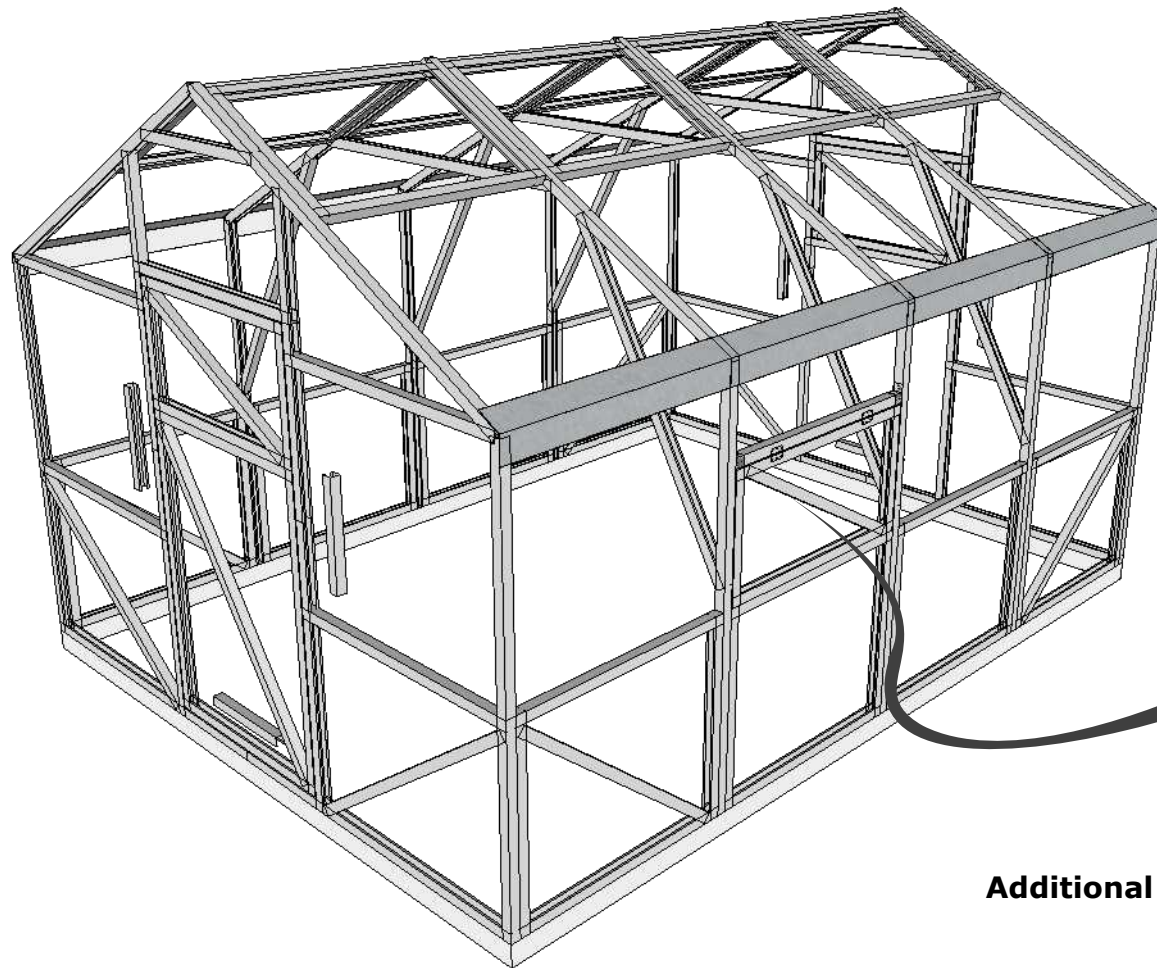

Part name	Quantity
FW 2	1
D	4
Frame	3
S1	4
FW1	1
RF	8
Door	1
Window	2
Side window	optional

**Attention!**

Greenhouse frame is meant to be mounted on foundation.  
During winter season snow cover from greenhouse roof needs to be cleared and install temporary wooden support beams if needed.

**Greenhouse VICTORIA 3X4 meter**

**Door and window hinges**

**Greenhouse VICTORIA 3X4 meter**

**Assembly: Left view**

**Greenhouse VICTORIA 3X4 meter**

**Assembly step 1-4**

**Greenhouse VICTORIA 3X4 meter**

**Assembly step 5-8**

**Greenhouse VICTORIA 3X4 meter**

**Assembly step 9-11**

**Additional side window installation for greenhouse Victoria**

<b>Greenhouse VICTORIA 3X4 meter</b>					
					<b>Side window installation</b>
					<b>Page 16</b>

<b>Drawing</b>	Greenhouse side window	<b>Distance from Ground</b>	0	<b>Height</b>	0	<b>Length</b>	0.0 mm	<b>Screws</b>	12
----------------	------------------------	-----------------------------	---	---------------	---	---------------	--------	---------------	----