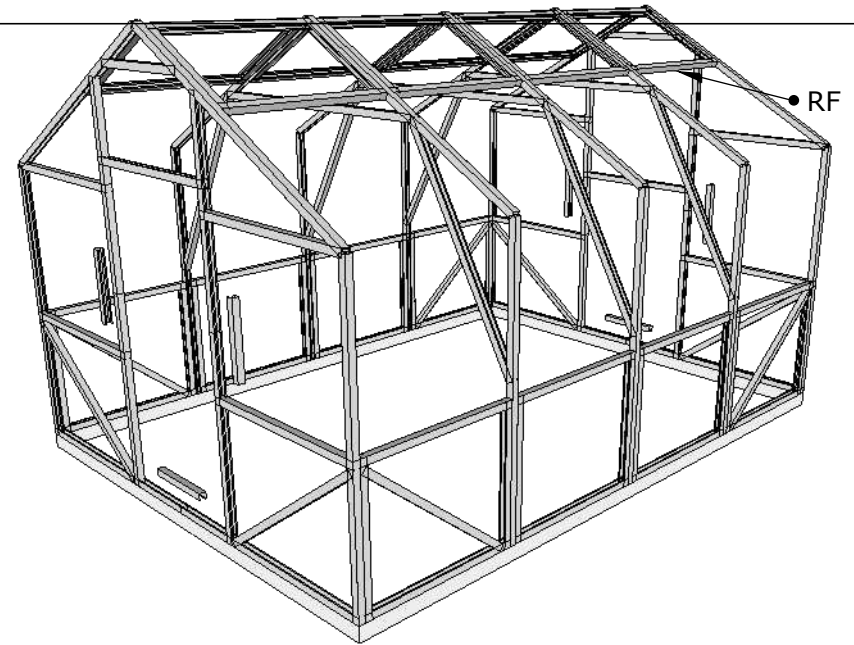

Part name	Quantity
FW 2	1
D	4
Frame	3
S1	4
FW1	1
RF	8
Door	1
Window	2
Side window	optional

**Attention!**

Greenhouse frame is meant to be mounted on foundation.  
During winter season snow cover from greenhouse roof needs to be cleared and install temporary wooden support beams if needed.

Item ID	QTY	Length
2,3	2	508.0 mm
4	1	~ 943.9 mm
1,5	2	~ 888.0 mm
<b>Meterage</b>		<b>3.736</b>

[ Bracket indicates the orientation of the profile

<b>Greenhouse VICTORIA 3X4 meter</b>					
				<b>Frame set: Window</b>	

**Greenhouse VICTORIA 3X4 meter**

**Door and window hinges**

**Greenhouse VICTORIA 3X4 meter**

**Assembly: Left view**

**Greenhouse VICTORIA 3X4 meter**

**Assembly step 1-4**

**Greenhouse VICTORIA 3X4 meter**

**Assembly step 5-8**

**Greenhouse VICTORIA 3X4 meter**

**Assembly step 9-11**

**Additional side window installation for greenhouse Victoria**

<b>Greenhouse VICTORIA 3X4 meter</b>					
					<b>Side window installation</b>
					<b>Page 16</b>