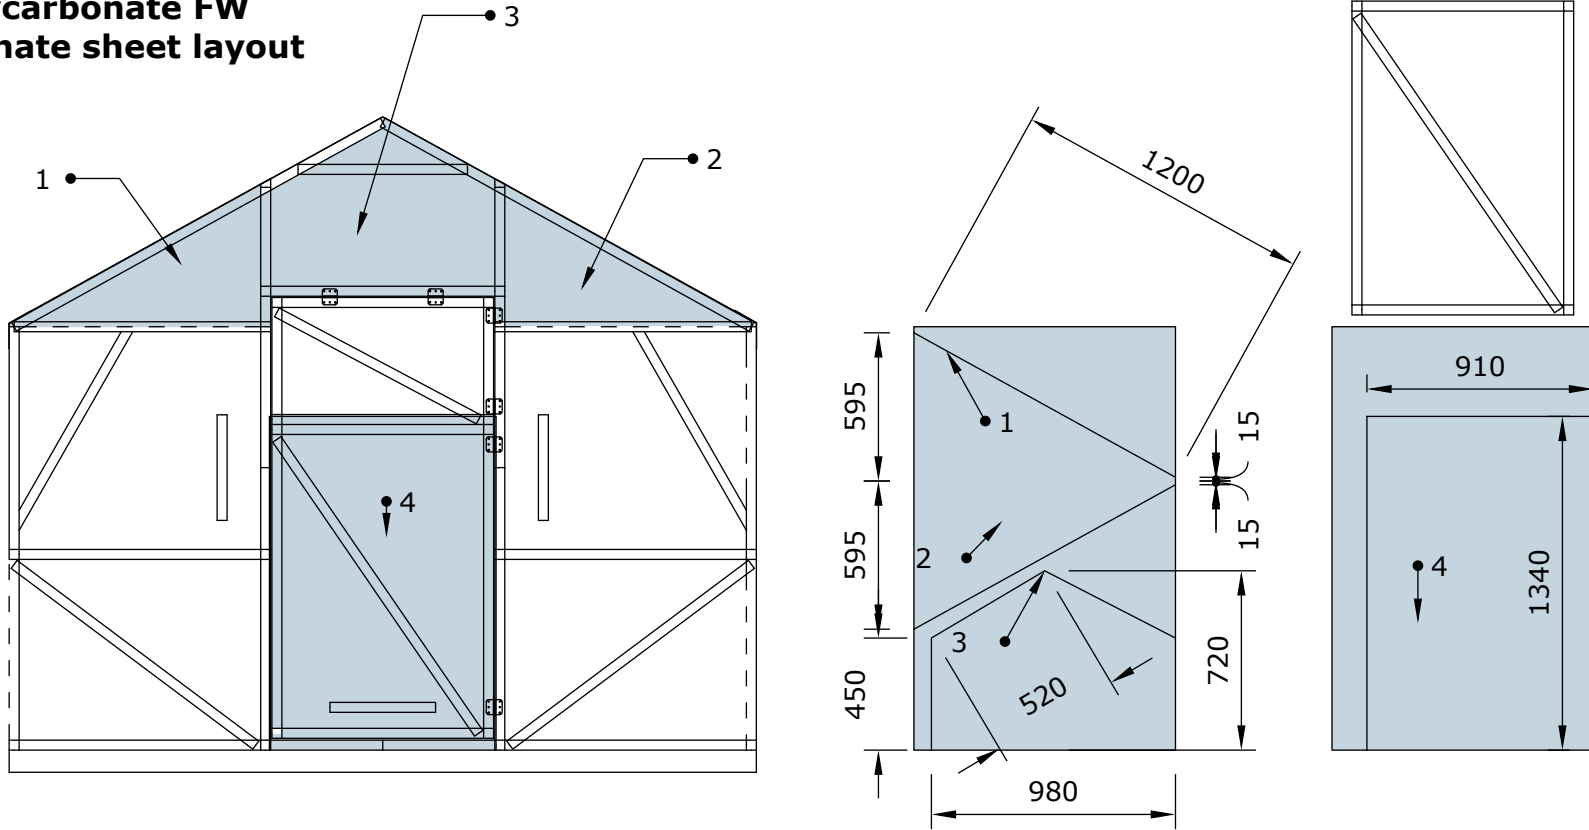

<b>Drawing</b>	Greenhouse side window	<b>Distance from Ground</b>	0	<b>Height</b>	0	<b>Length</b>	0.0 mm	<b>Screws</b>	12
----------------	------------------------	-----------------------------	---	---------------	---	---------------	--------	---------------	----

Item ID	QTY	Length
2,3	2	508.0 mm
4	1	~ 969.8 mm
1,5	2	~ 938.0 mm
6	1	~ 950.0 mm
<b>Meterage</b>		<b>4.812</b>

1. Install window part Nr.6 at your desired height between greenhouse frames "Frame" using the brackets included in package
2. Screw side window "SW" to part Nr.6 using hinges and screws included in the package

[ Bracket indicates the orientation of the profile

<b>Greenhouse VICTORIA 3X4 meter</b>					
				<b>Side window installation</b>	
				<b>Page 17</b>	

**Greenhouse VICTORIA whit pre cut polycarbonate FW polycarbonate sheet layout**