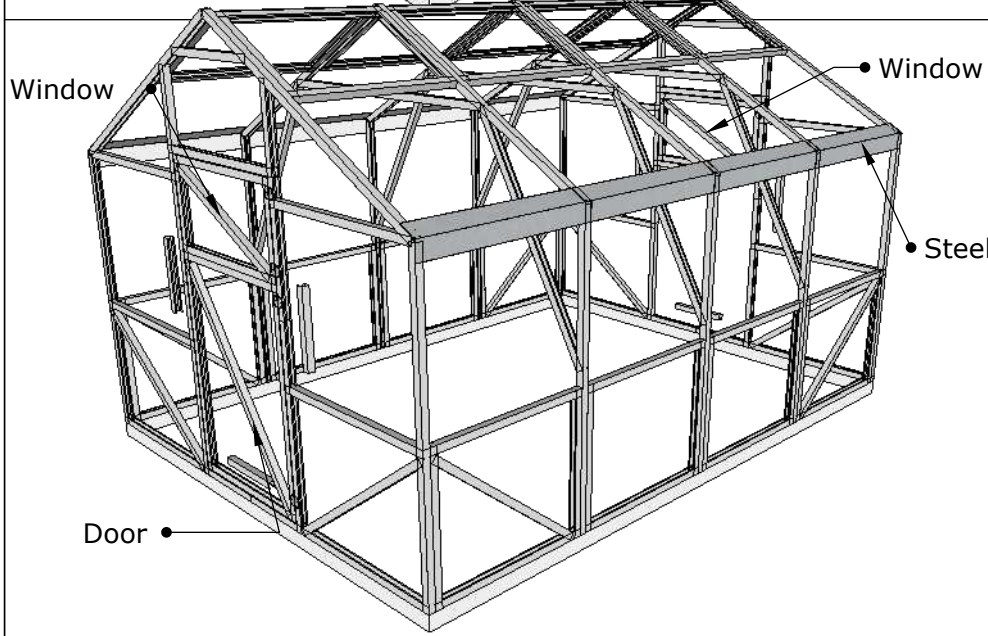

Part name	Quantity
FW 2	1
D	4
Frame	3
S1	4
FW1	1
RF	8
Door	1
Window	2
Side window	optional

**Attention!**

Greenhouse frame is meant to be mounted on foundation.  
During winter season snow cover from greenhouse roof needs to be cleared and install temporary wooden support beams if needed.

**Greenhouse VICTORIA 3X4 meter**

**Door and window hinges**

**Greenhouse VICTORIA 3X4 meter**

**Assembly: Left view**

**Greenhouse VICTORIA 3X4 meter**

**Assembly step 1-4**

**Greenhouse VICTORIA 3X4 meter**

**Assembly step 5-8**

**Greenhouse VICTORIA 3X4 meter**

**Assembly step 9-11**

**Additional side window installation for greenhouse Victoria**

<b>Greenhouse VICTORIA 3X4 meter</b>					
					<b>Side window installation</b>
					<b>Page 16</b>

<b>Drawing</b>	Greenhouse side window	<b>Distance from Ground</b>	0	<b>Height</b>	0	<b>Length</b>	0.0 mm	<b>Screws</b>	12
----------------	------------------------	-----------------------------	---	---------------	---	---------------	--------	---------------	----