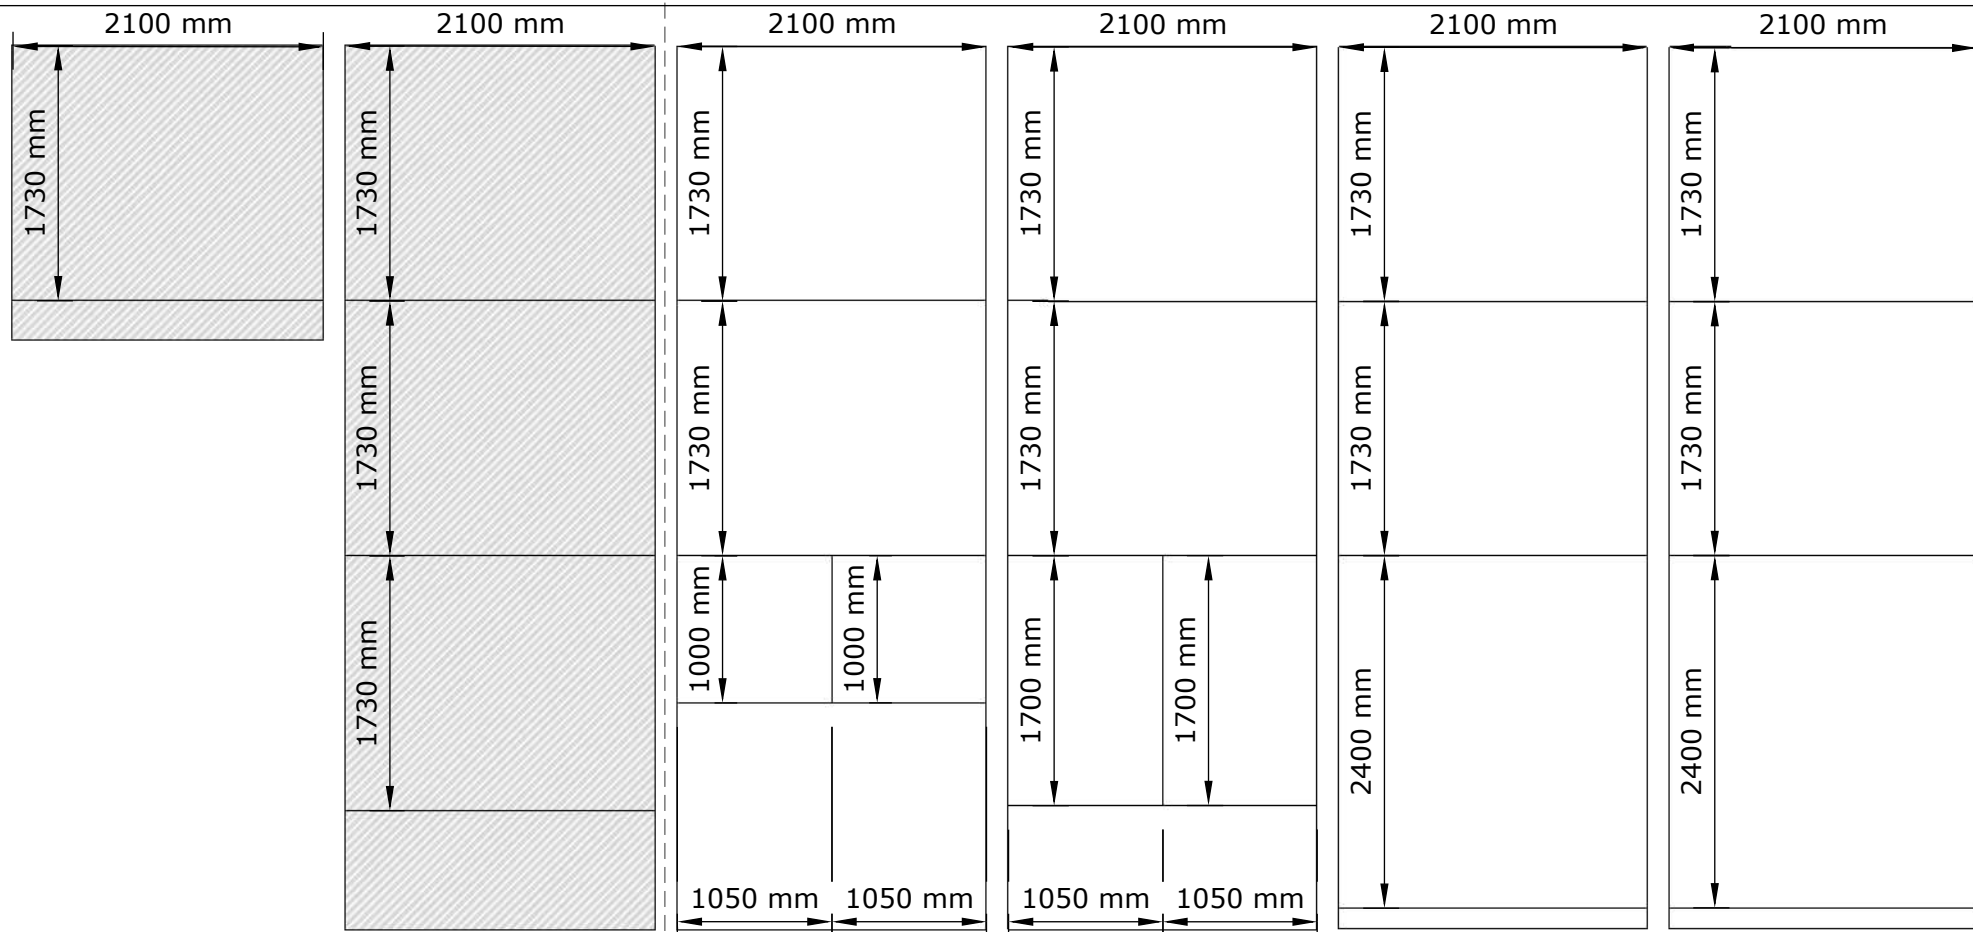

Extension +2m side wall and roof

Side wall and bottom of door

Side wall and top of door

Roof and end wall

Roof and end wall

Greenhouse VICTORIA 3x4 meter and +2 meter extension polycarbonate layout from full sheets 2100x6000 mm

3x4 meter - 4 sheat
Extension +2m - 1 sheat +2m

Greenhouse VICTORIA 3X4 meter					
					Un cut poly
					Page 19