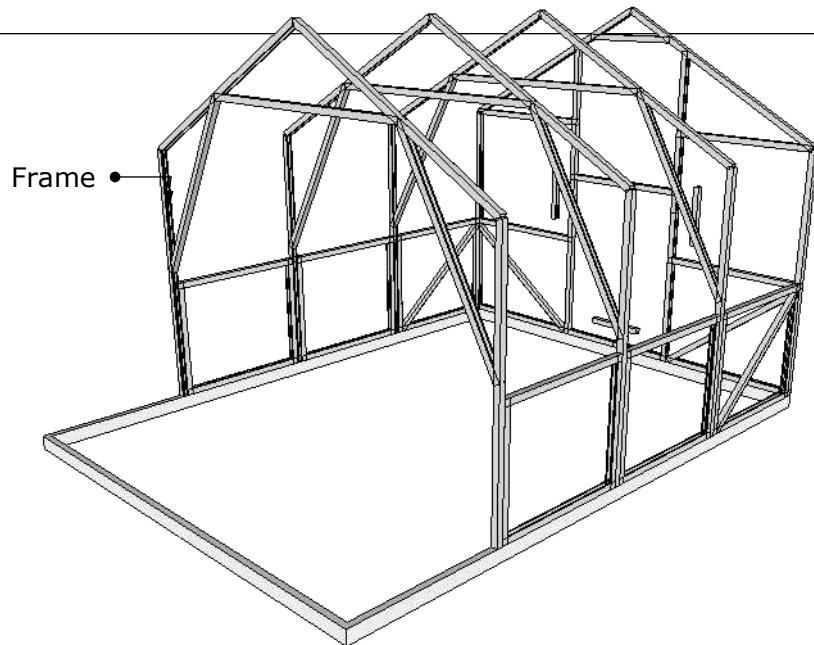

Part name	Quantity
FW 2	1
D	4
Frame	3
S1	4
FW1	1
RF	8
Door	1
Window	2
Side window	optional

**Attention!**

Greenhouse frame is meant to be mounted on foundation.  
During winter season snow cover from greenhouse roof needs to be cleared and install temporary wooden support beams if needed.

Item ID	QTY	Length
2,3	2	508.0 mm
4	1	~ 943.9 mm
1,5	2	~ 888.0 mm
<b>Meterage</b>		<b>3.736</b>

[ Bracket indicates the orientation of the profile

<b>Greenhouse VICTORIA 3X4 meter</b>					
				<b>Frame set: Window</b>	

**Greenhouse VICTORIA 3X4 meter**

**Door and window hinges**

**Greenhouse VICTORIA 3X4 meter**

**Assembly: Left view**

**Greenhouse VICTORIA 3X4 meter**

**Assembly step 1-4**

**Greenhouse VICTORIA 3X4 meter**

**Assembly step 5-8**

**Greenhouse VICTORIA 3X4 meter**

**Assembly step 9-11**

**Additional side window installation for greenhouse Victoria**

<b>Greenhouse VICTORIA 3X4 meter</b>					
					<b>Side window installation</b>
					<b>Page 16</b>