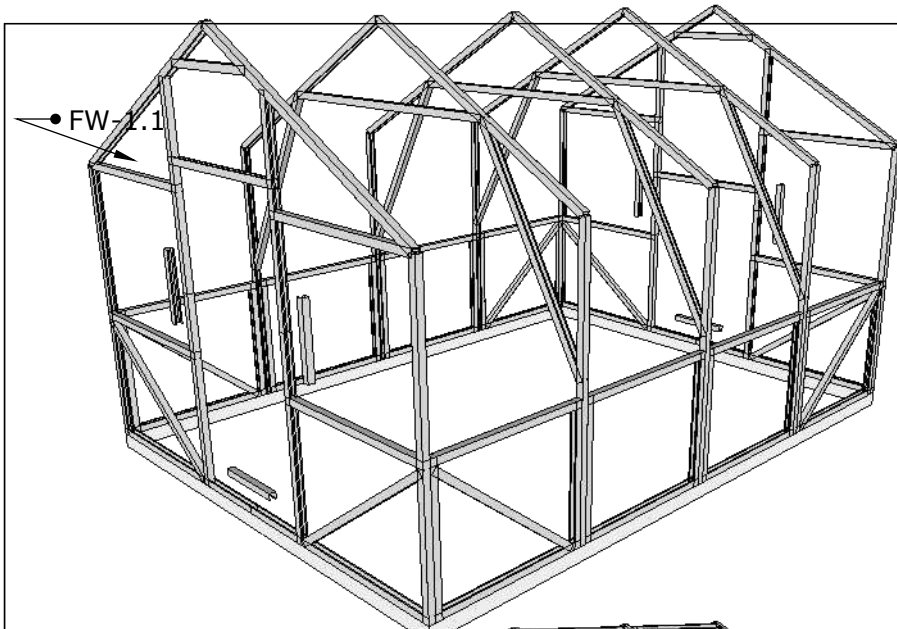

Part name	Quantity
FW 2	1
D	4
Frame	3
S1	4
FW1	1
RF	8
Door	1
Window	2
Side window	optional

**Attention!**

Greenhouse frame is meant to be mounted on foundation.  
During winter season snow cover from greenhouse roof needs to be cleared and install temporary wooden support beams if needed.

Item ID	QTY	Length
2,3	2	508.0 mm
4	1	~ 943.9 mm
1,5	2	~ 888.0 mm
<b>Meterage</b>		<b>3.736</b>

[ Bracket indicates the orientation of the profile

<b>Greenhouse VICTORIA 3X4 meter</b>					
				<b>Frame set: Window</b>	

**Greenhouse VICTORIA 3X4 meter**

**Door and window hinges**

**Greenhouse VICTORIA 3X4 meter**

**Assembly: Left view**

**Greenhouse VICTORIA 3X4 meter**

**Assembly step 1-4**

**Greenhouse VICTORIA 3X4 meter**

**Assembly step 5-8**

**Greenhouse VICTORIA 3X4 meter**

**Assembly step 9-11**

**Additional side window installation for greenhouse Victoria**

<b>Greenhouse VICTORIA 3X4 meter</b>					
					<b>Side window installation</b>
					<b>Page 16</b>