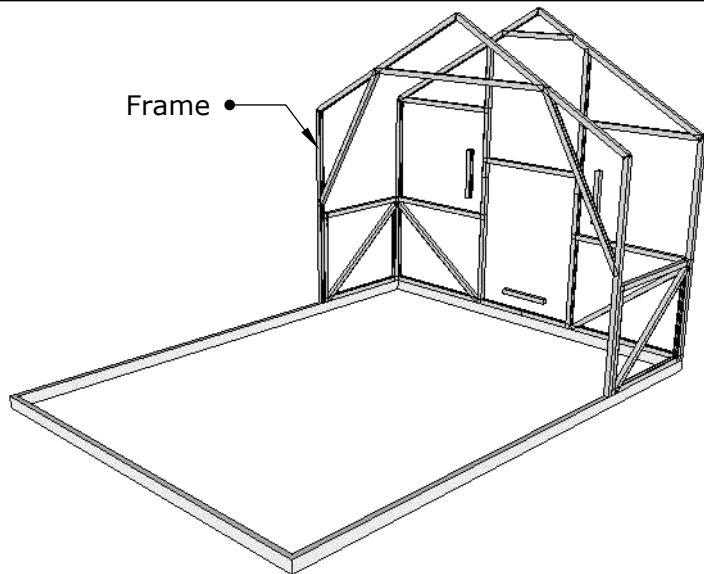

Part name	Quantity
FW 2	1
D	4
Frame	3
S1	4
FW1	1
RF	8
Door	1
Window	2
Side window	optional

**Attention!**

Greenhouse frame is meant to be mounted on foundation.  
During winter season snow cover from greenhouse roof needs to be cleared and install temporary wooden support beams if needed.

**Greenhouse VICTORIA 3X4 meter**

**Door and window hinges**

**Greenhouse VICTORIA 3X4 meter**

**Assembly: Left view**

**Greenhouse VICTORIA 3X4 meter**

**Assembly step 1-4**

**Greenhouse VICTORIA 3X4 meter**

**Assembly step 5-8**

**Greenhouse VICTORIA 3X4 meter**

**Assembly step 9-11**

**Additional side window installation for greenhouse Victoria**

<b>Greenhouse VICTORIA 3X4 meter</b>					
					<b>Side window installation</b>
					<b>Page 16</b>