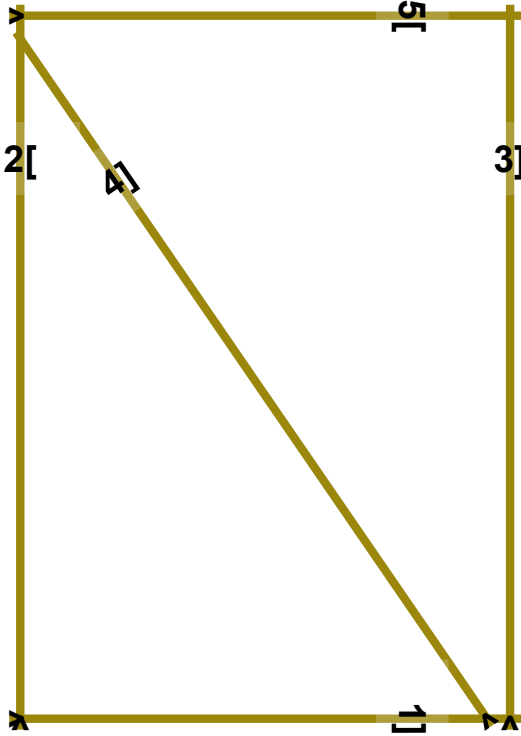

Drawing	Door	Quantity	1	Screws	12

Item ID	QTY	Length
2,3	2	~ 1258.1 mm
4	1	~ 1459.2 mm
1,5	2	~ 888.0 mm
Meterage		5.751

[Bracket indicates the orientation of the profile

Greenhouse VICTORIA 3X4 meter						
				Frame set: Door		
						Page 9